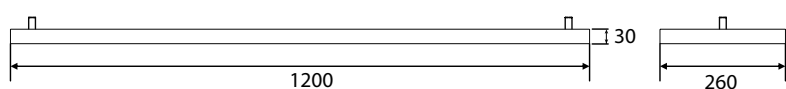

## 445 139

**LED Power** **ColourTemp** **Luminous**  
10W/50W 3000/4000/6000K 1000lm/5000lm